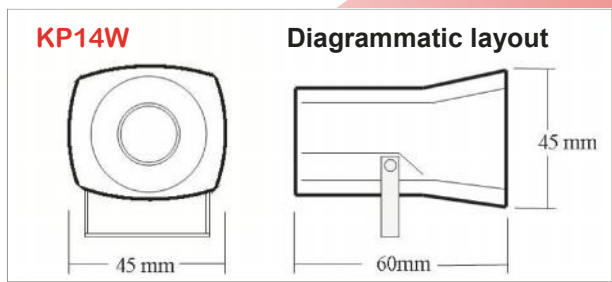

KP14W MINIATURE PIEZO SOUNDER

This 'miniature' Piezo Sounder combines ultra compact size with terrific sound output of 110dB

Suitable for a wide variety of security applications this sounder will mount within most modern style Bell Box enclosures and will integrate unobtrusively into virtually any security system

Outstanding Features:

- Internal electronic Piezo Sounder
- Up to 110dB Sound Output
- 150 Ma Current consumption
- ABS Construction in white finish
- Adjustable metal mounting bracket
- DC12V Powered with flying lead
- Ultra compact size to fit inside a variety of Enclosures including most Bell Boxes
- Compatible with virtually any Control Panel & integrates into any security system regardless of grading requirement

| SPECIFICATION | KP14W Miniature Piezo Sounder |
|---------------------|--|
| Voltage | 12 VDC |
| Sound Output | 110 Decibels @ 1 metre |
| Current consumption | 150mA |
| Dimensions | 45 mm (W) x 60 mm (L) x 45 mm (H) |
| Colour | White |
| Finish | ABS Body |
| Bracket | metal |
| Connection | 15 cm flying lead with red & black cores |
| Grade | 3 : Provided it is not used as the primary signalling device |